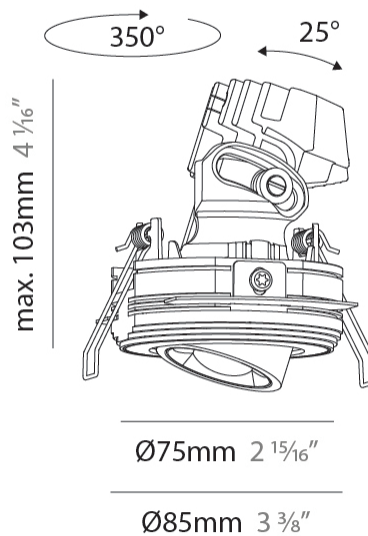

GENERAL

Series: Oiko Pro
 Subseries: Oiko Pro Adjustable
 Brand: Prolicht
 Division: Architectural
 Mounting Type: Trimless
 Mounting Location: Ceiling
 Subcategory: Downlight

PHYSICAL

Shape: Round
 Diameter (mm): 75
 Diameter (in): 2 15/16
 Height (mm): 103
 Height (in): 4 1/16
 Ceiling Thickness (mm): 10 / 12.5 / 15 / 25
 Ceiling Thickness (in): 3/8 or 1/2 or 9/16 or 1
 Min. Recessing Depth (mm): 115
 Min. Recessing Depth (in): 4 1/2
 Light Distribution: Direct
 Diffuser: Lens Pack - Spread Lens / Linear Spread Lens / Honeycomb Louver
 Fixture Finish: SSR / BKV / CWI / CRY / HAB / UFT / ITA / RUA / FTG / MYG / LOD / PUS / FRO / FUP / KIA / POP / BLS / SPG / MEY / GOH / GUM / CHC / COM / ABZ / JAG / OBR / MOS / ROR
 Fixture Material: Aluminum Die Cast
 Cut-out Measurements: D. 86mm / 3 3/8"

OPTICAL

Reflector: 50
 Adjustability: Rotational 350° / Tilt 25°

RATINGS AND CERTIFICATIONS

Certified By: Certified for North American Standards
 IP rating: IP20

OIKO PRO ADJUSTABLE TRIMLESS

A35817-

PROJECT

GENERAL

Series: Oiko Pro
Subseries: Oiko Pro Round
Brand: Prolicht
Division: Architectural
Mounting Type: Trimless
Mounting Location: Ceiling
Subcategory: Downlight

PHYSICAL

Shape: Round
Diameter (mm): 75
Diameter (in): 2 15/16
Height (mm): 51
Height (in): 2
Ceiling Thickness (mm): 10 / 12.5 / 15 / 25
Ceiling Thickness (in): 3/8 or 1/2 or 9/16 or 1
Min. Recessing Depth (mm): 60
Min. Recessing Depth (in): 2 3/8
Light Distribution: Direct
Diffuser: Lens Pack - Spread Lens / Linear Spread Lens / Honeycomb Louver
Fixture Finish: SSR / BKV / CWI / CRY / HAB / UFT / ITA / RUA / FTG / MYG / LOD / PUS / FRO / FUP / KIA / POP / BLS / SPG / MEY / GOH / GUM / CHC / COM / ABZ / JAG / OBR / MOS / ROR
Fixture Material: Aluminum Die Cast
Cut-out Measurements: 68mm / 2 11/16" Diameter